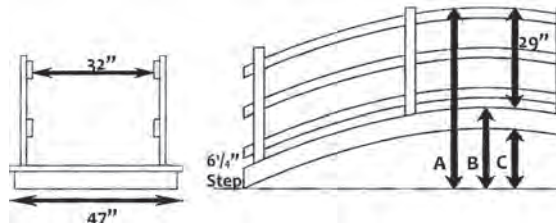

GARDEN BRIDGES

Size	JAPANESE		VICTORIAN		MADISON
	Wood	Vinyl	Wood	Vinyl	Vinyl
4'	$450	$580	$490	$685	$725
6'	625	800	710	990	1,080
8'	740	1,060	955	1,315	1,425
10'	920	1,310	1,200	1,630	1,800
12'	1,080	1,445	1,450	1,925	2,145
14'	1,240	1,825	1,670	2,265	2,505
16'	1,405	2,055	1,910	2,515	2,795
18'	1,690	2,355	2,240	3,060	3,350
20'	1,905	2,575	2,540	3,265	3,630

BRIDGE LENGTH	(A) TOTAL HEIGHT OF BRIDGE TO TOP OF POST	(B) CLEARANCE AT ARCH TO TOP OF FLOORING	(C) CLEARANCE AT ARCH TO BOTTOM OF FLOORING
4'	42"	9"	2"
6'	46"	11"	4"
8'	51"	17"	8.5"
10'	52"	18"	10"
12'	54"	20"	12"
14'	54"	22"	14"
16'	56"	24"	16"
18'	65"	28.5"	18"
20'	67"	30"	20"

*Delivery & Setup
Additional*

**For Your
PORCH or
INTERIOR!**

WISHING WELLS

LIGHTHOUSES

MANY STYLES AVAILABLE
Contact a Sales Person
For a Full Catalog

HICKORY FURNITURE