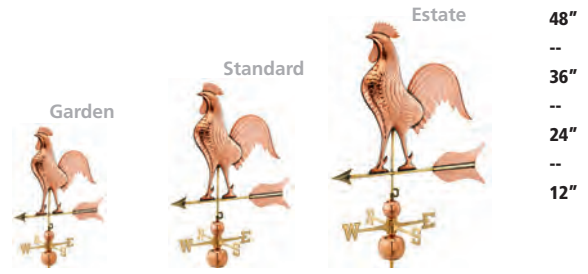

# Weathervanes

CHOOSE FROM THREE SIZES:

**Garden Weathervanes** are the perfect size for a shed, gazebo or small garage.

**Standard Weathervanes** are a bit larger and complement a garage, ranch style home or slightly larger building.

## GARDEN

**Sailboat**  
\$205 - 8803P  
10" Lx10.5" H  
Blue Verde - 8803V1

**Flying Duck**  
\$215 - 8844P  
12" Lx12" Hx14" W

**Horse**  
\$195 - 801P  
15" Lx10" H Arrow: 21" L  
Blue Verde - 801V1

**Labrador Retriever**  
\$195 - 810P  
13" Lx9" H Arrow: 21" L  
Blue Verde - 810V1

## STANDARD

**Soaring Hawk**  
\$605 - 9699P  
19" Lx11" Hx40" W

**3 Geese in Flight**  
\$600 - 657P  
28" Lx14" Hx20" W

**Flying Duck**  
\$475 - 9613P  
22" Lx20" Hx27" W

**Schooner**  
\$440 - 9601P  
17" Lx 20" Hx26" W